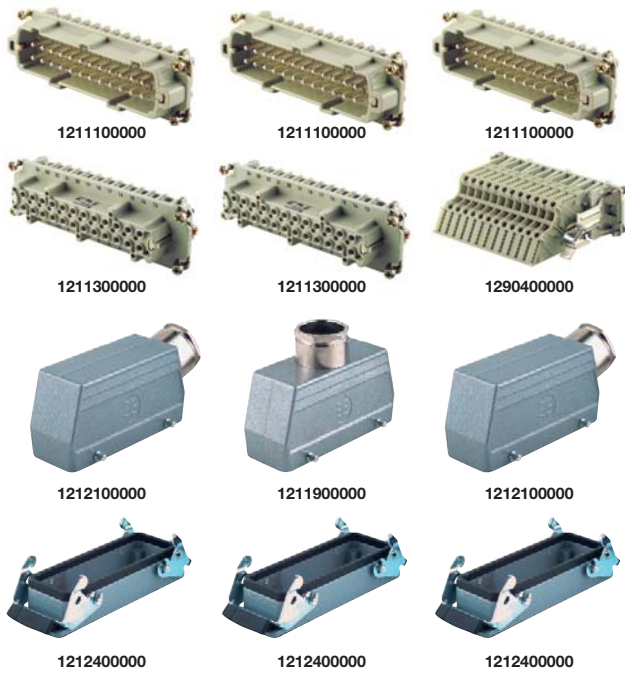

HDC-Kits HE 24-poles

HE 24-poles PG Screw Clamp Connections

CSA 600V • 16 A / UL 600V • 16 A

HDC-KIT-HE 24.130	HDC-KIT-HE 24.131	HDC-KIT-HE 24.230			
Version : metal housing	Version : metal housing	Version : metal housing			
Part No. 1712530000	Part No. 1712690000	Part No. 1712730000			

Screw connection HE-24

24 Pole		Group size 8	
Version	Type	Part No.	Qty.
Male	HDC-HE-24SS	1211100000	1
Female	HDC-HE-24BS	1211300000	1

Screw connection DSTV-K-24

24 Pole		Group size 8	
Version	Type	Part No.	Qty.
Female	DSTV-K-BL 24	1290400000	1

Plug hood HB-24

Side locking lower side		Group size 8	
Version	Type	Part No.	Qty.
Standard housing			
1 x Pg21 complete			
HDC-HB-24-TSVU1/21P		1212100000	1
1 x Pg21 complete			
HDC-HB-24-TOVU1/21P		1211900000	1

Bulkhead housing HB-24

Side locking lower side		Group size 8	
Version	Type	Part No.	Qty.
Standard housing		HDC-HB-24-AVU	1212400000