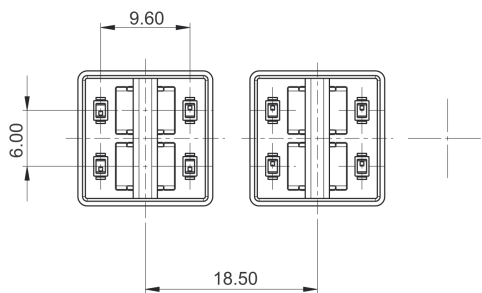

**MICON 5 - Plunger square, 14.5 x 14.5 mm, illuminable, white****5.05.511.476/2200****General information**

Overall height GH	12.50 mm
Color of lens	white

**Other specifications**

ROHS compliant	yes
REACH compliant	yes

Pic. with 4 LED OSRAM LO M676-Q1R1-24

Stößel / plunger □ 14,5 mm