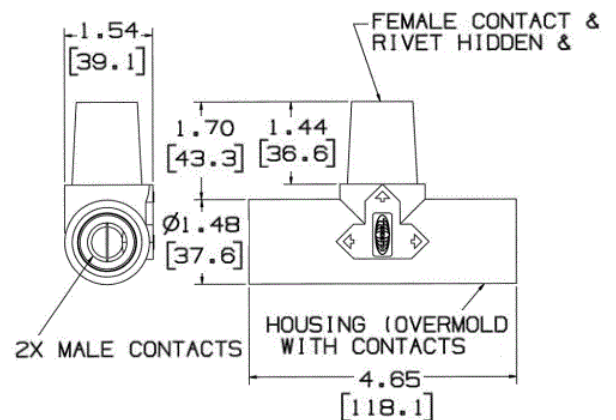

Single Pole Devices and Temporary Power
 Series 16 - 300 and 400A, 600V AC/250V DC
 Paralleling Tee

HUBBELL

Ordering Information

Description	Device Color	UPC	Catalog Number
Paralleling "T" Connector (Female-Male-Male)	Blue	783585113111	HBLPTBL

Standards

UL 498 and UL1691
 UL Enclosure Types 3R, 4X, 12

Specifications

Product Type	Ts" and Tri-Taps
Tee and Tap Type	Paralleling "T" Fitting
Body Material	Thermoplastic Elastomer
Contact Material	Brass

Online Resources

Customer Use Drawing
 eCatalog
 Installation Instructions

Dimensions in Inches (mm)

Hubbell Wiring Device-Kellems • Hubbell Incorporated (Delaware) • 40 Waterview Drive • Shelton, CT 06484