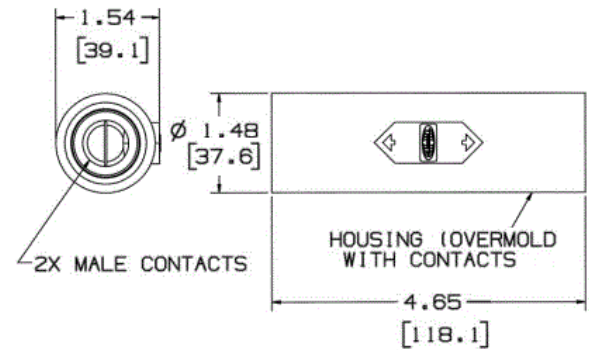

Single Pole Devices and Temporary Power
Series 16 - 300 and 400A, 600V AC/250V DC
Gender Reversing Devices

HUBBELL

Ordering Information

Description	Device Color	UPC	Catalog Number
Double Male Coupler (Male-Male)	Yellow	783585002750	HBLDMY

Standards

UL and cUL Listed
UL Enclosure Types 3R, 4X, 12
UL 498 and UL1691

Specifications

Product Type	Accessories
Accessory Item	Double Male Coupler
Body Material	Thermoplastic Elastomer
Contact Material	Brass

Performance

Electrical	
Amperage Rating	400A Maximum
Voltage Ratings	600V AC Maximum; 250V DC Maximum

Mechanical	
Product Identification	Ratings are a permanent part of the device

Online Resources

Customer Use Drawing
eCatalog
Installation Instructions

Dimensions in Inches (mm)

Hubbell Wiring Device-Kellems • Hubbell Incorporated (Delaware) • 40 Waterview Drive • Shelton, CT 06484

Phone (800) 288-6000 • Fax (800) 255-1031 • Specifications subject to change without notice.