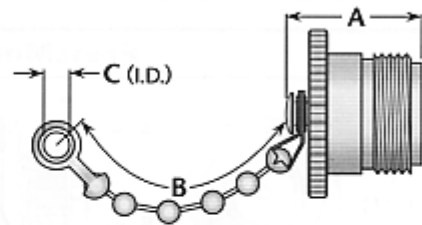

## Dust Caps

**Figure 1**  
(Shown with safety chain)

**Figure 2**  
(Shown with bead chain)

Figure	Dimensions			Features	Plating		Delta P/N
	A	B	C		Body	Contact	
1	.56	2.25	.144	Bead chain	Nickel	—	MX-913/U
1	.56	2.25	.144	Bead chain	Silver	—	M39012/25-0011
1	.56	3.75	.635	Safety chain	Silver	—	M39012/25-0012
1	.84	2.50	.170	Bead chain / shorting type	Nickel	Silver (C)	1132-000-N00C-2
2	.72	3.50	.500	Bead chain	Nickel	—	1133-000-N000
2	.91	2.50	.170	Bead chain / shorting type	Nickel	Silver (C)	1133-000-N00C