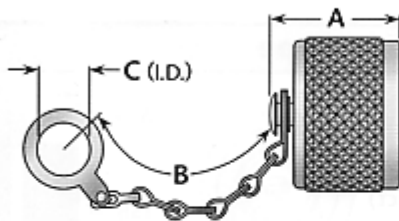

## Dust Caps

**Figure 1**  
(Shown with safety chain)

**Figure 2**  
(Shown with bead chain)

Figure	Dimensions			Features	Plating		Delta P/N
	A	B	C		Body	Contact	
1	.56	2.25	.144	Bead chain	Nickel	—	MX-913/U
1	.56	2.25	.144	Bead chain	Silver	—	M39012/25-0011
1	.56	3.75	.635	Safety chain	Silver	—	M39012/25-0012
1	.84	2.50	.170	Bead chain / shorting type	Nickel	Silver (C)	1132-000-N00C-2
2	.72	3.50	.500	Bead chain	Nickel	—	1133-000-N000
2	.91	2.50	.170	Bead chain / shorting type	Nickel	Silver (C)	1133-000-N00C