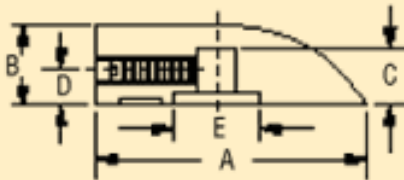

POINTER CONTROL

1400

1450

1470

1475

1500/1520

1510

1550

1700

2150

2300

2310

2350

Plain Hole or Brass Bushing w/ Set Screw

**Plain Hole**

Part No.	Hole		Set Screw
	Shaft Dia.	Depth	
<a href="#">1500AU</a>	1/4	1/2	8-32
+ No Indicator Line *1/4" "D" shaft with spring			