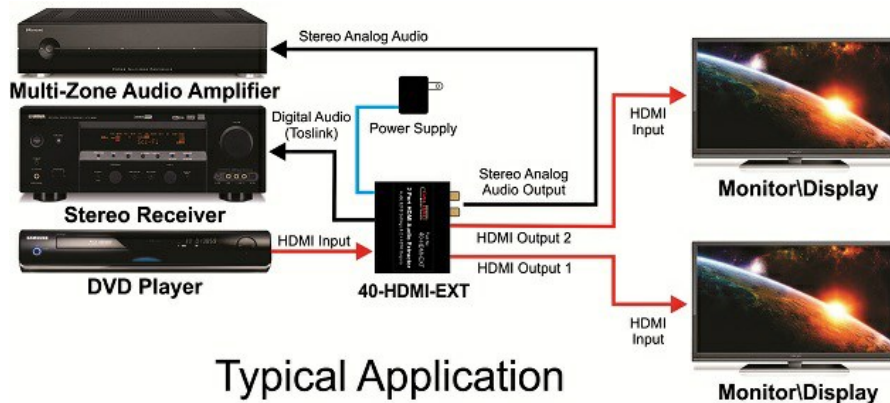

Item# 40-HDMI-EXT

Click To View
OUR LATEST CATALOG 61

Product Description

40-HDMI-EXT | The 40-HDMI-EXT HDMI is designed to extract HDMI audio from HDMI signals. Decodes audio to analog 2-channel stereo or to Toslink digital S/PDIF providing multichannel audio up to 5.1. Perfect for Apple TV, Google Chromecast, Xbox One, PS4, Sonos Speaker systems or other HDMI sources, providing a simple method to extract audio from HDMI sources and deliver it to a multi-zone audio system or to a AV receiver without the need of connecting to a TV/Display to hear the audio. Decode audio without HDMI-1, HDMI-2 outputs connected to any displays. Built-In 2 Port HDMI splitter. **New and Improved design for 10/2015-2016**